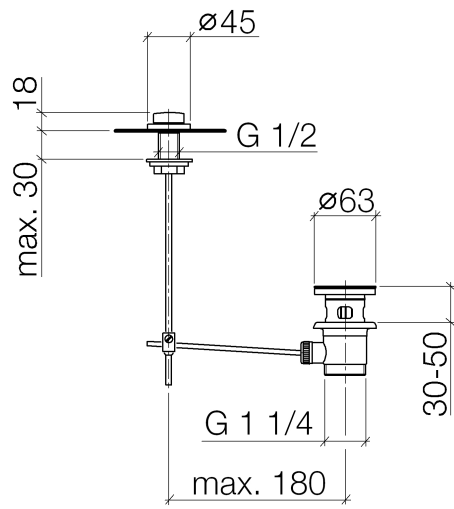

Basin Waste with knob for deck mounting 1 1/4" - Brushed Bronze

IMO

10 200 970

Fits: IMO, LULU, MADISON, MEM, TARA,
CL.1, LISSÉ, VAIA, META, CYO

	Brushed Bronze	10 200 970-42
	Chrome	10 200 970-00
	Brushed Platinum	10 200 970-06
	Platinum	10 200 970-08
	Durabronze (23kt Gold)	10 200 970-09
	Dark Chrome	10 200 970-19
	Light Gold	10 200 970-26
	Brushed Light Gold	10 200 970-27
	Brushed Durabronze (23kt Gold)	10 200 970-28
	Matte Black	10 200 970-33
	Brushed Champagne (22kt Gold)	10 200 970-46
	Champagne (22kt Gold)	10 200 970-47
	Brushed Chrome	10 200 970-93
	Brushed Dark Platinum	10 200 970-99

Basin Waste with knob for deck mounting 1 1/4" - Brushed Bronze

IMO

10 200 970

Only suitable for basins with an overflow.

10 200 970

10 200 970

Parts for other finishes can be found here: [Chrome](#)

Spare parts list

No.	Item Number	Name	Quantity used	Delivery time
1	09 21 33 001-42	handle	1	60
2	09 14 10 007 90	seal	2	2
3	09 31 09 004-42	pull-rod	1	60
4	09 18 40 022-42	sleeve	1	60
5	09 14 10 095 90	seal	1	2
6	09 14 05 012 90	seal	1	2
7	09 14 40 001 90	seal	1	60
8	09 23 10 010 90	nut	1	2
9	90 11 01 001 00-42	pop-up waste	1	30