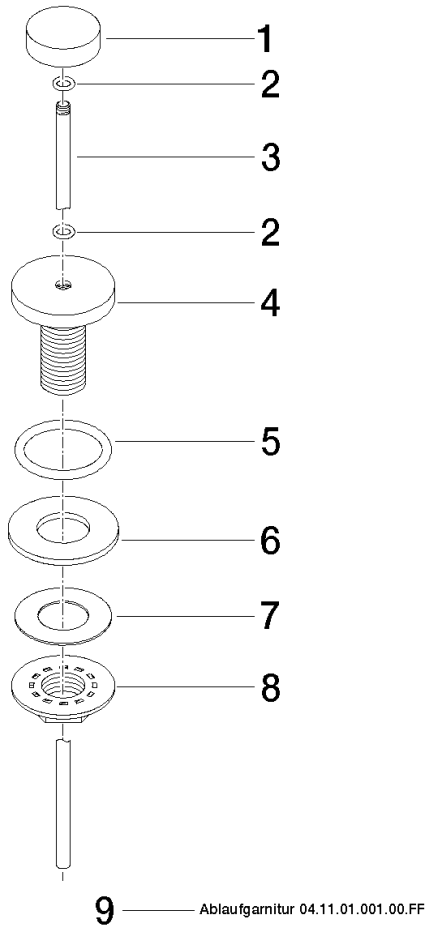

Basin Waste with knob for deck mounting 1 1/4" - Brushed Bronze

IMO

10 200 970

Fits: IMO, LULU, MADISON, MEM, TARA,
CL.1, LISSÉ, VAIA, META, CYO

	Brushed Bronze	10 200 970-42
	Chrome	10 200 970-00
	Brushed Platinum	10 200 970-06
	Platinum	10 200 970-08
	Durabronze (23kt Gold)	10 200 970-09
	Dark Chrome	10 200 970-19
	Light Gold	10 200 970-26
	Brushed Light Gold	10 200 970-27
	Brushed Durabronze (23kt Gold)	10 200 970-28
	Matte Black	10 200 970-33
	Brushed Champagne (22kt Gold)	10 200 970-46
	Champagne (22kt Gold)	10 200 970-47
	Brushed Chrome	10 200 970-93
	Brushed Dark Platinum	10 200 970-99

Basin Waste with knob for deck mounting 1 1/4" - Brushed Bronze

IMO

10 200 970

Only suitable for basins with an overflow.

10 200 970

10 200 970

Parts for other finishes can be found here: [Chrome](#)

Spare parts list

No.	Item Number	Name	Quantity used	Delivery time
1	09 21 33 001-42	handle	1	60
2	09 14 10 007 90	seal	2	2
3	09 31 09 004-42	pull-rod	1	60
4	09 18 40 022-42	sleeve	1	60
5	09 14 10 095 90	seal	1	2
6	09 14 05 012 90	seal	1	2
7	09 14 40 001 90	seal	1	60
8	09 23 10 010 90	nut	1	2
9	90 11 01 001 00-42	pop-up waste	1	30